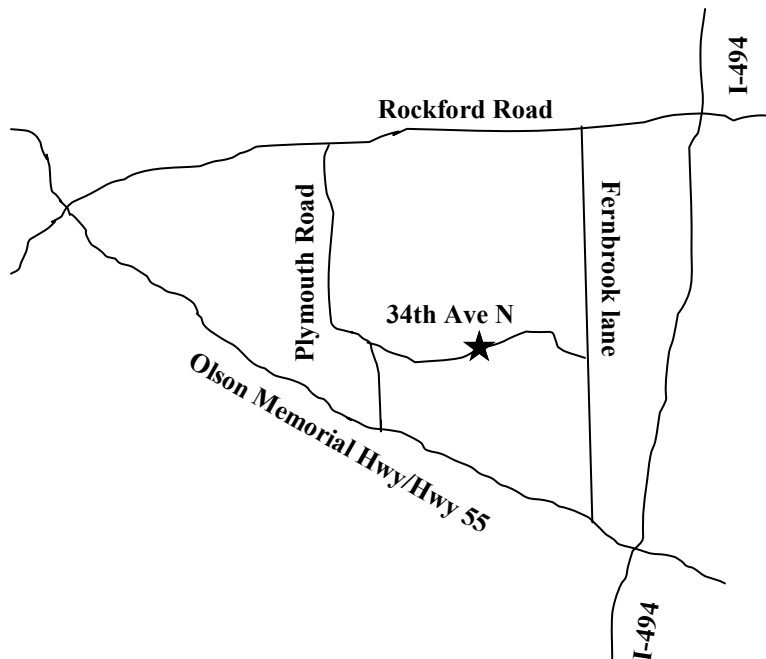

**Directions to
Plymouth Creek Center**

14800 34th Ave. N.
Plymouth, MN 55447
(763)509-5280
plymouthcreek@ci.plymouth.mn.us

**For
Metro Women's Center's 19th Annual Ministry Celebration
Thursday, November 12, 2009**

Silent Auction	5:30 - 6:45 p.m.
Fancy Dessert Buffet	6:30 - 7:00 p.m.
Ministry Update and Program	7:00 - 8:30 p.m.
Annual Meeting	8:30 - 9:00 p.m.

North of Plymouth, MN

Take I-494 South to the
Rockford Rd/County Rd 9 exit, **exit #23**.
Go 0.2 miles then turn **Right** on **Rockford Road**.
Go 0.4 miles then turn **Left** on **Fernbrook Lane N**.
Go 0.8 miles then turn **Right** on **34th Ave. N**.
Arrive at Plymouth Creek Center

South of Plymouth, MN

Take I-494 North to the Hwy 55 exit, **exit #22**.
Turn **Left** on **Hwy 55 W or Olson Memorial Hwy**.
Go 0.9 miles then turn **Right** on **Fernbrook Lane N**.
Go 0.2 miles then turn **Left** on **34th Ave. N**.
Go 0.3 miles to the Plymouth Creek Center